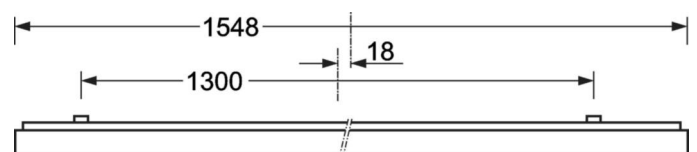

Surface-mounted luminaire - Micro-prismatic diffuser - direct distribution

Steel sheet enclosure, powder-coated rectangular cross-section, integrated Quicklock quick-mount bracket system with catch hook and safety rope for simple and quick mounting; Housing colour traffic white RAL 9016; Micro prism pane in "multilayer" technology, Light distribution direct distribution by means of Micro-prismatic diffuser of PMMA, Homogeneous light distribution; glare reduction through micro prism pane with special "multilayer" technology and optimised light deflecting foil. Suitable for VDU workstations, $65^\circ < 3000 \text{ cd/m}^2$ omnidirectional glare reduction in accordance with current DIN-EN 12464-1 standard, UGR (4H/8H) 18.7. Easy installation of the connection, directly on the top of the luminaire with a terminal cover cap; the ETM levels can easily be adjusted from the upper side of the luminaire. Electrical connection via 3-pole connection terminal with plug-in contacts. If required, an AVA-MH universal mounting aid is available as an accessory. Surface-mounted luminaire for ceiling installation;

MECHANICS

Housing colour	traffic white RAL 9016
Dimensions (LxWxH/DxH)	1548mm x 354mm x 62mm
Weight (net)	9kg
Cable entry KE (X/Y)	0mm/0mm
Type of installation	Ceiling-mounted single installation, Ceiling-mounted trunking installation, Pendulum mounting rail assembly on chain, Ceiling-mounted mounting rail installation

Dimensions

L	1548 mm	Length
B	354 mm	Width
H	62 mm	Height
A1	1300 mm	Mounting distance single mounting
A3	248 mm	Mounting distance between luminaires in a light run arrangement
A4	240 mm	Mounting distance (width)
X	0 mm	Distance cable infeed to the center of the luminaire on the X-axis
Y	0 mm	Distance cable infeed to the center of the luminaire on the Y-axis