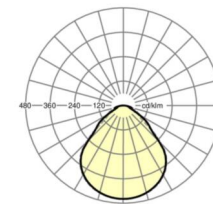

CHARACTERISTICS

Order number	65712014170
EAN number	4020863453320
Commodity code	94051190
Certification mark	IP 20, Protection class I, VDU $65^\circ < 3000$, ENEC10 VDE, F, Indoor, CE
Impact resistance (IK rating)	IK03
Ambient temperatur	ta 25°C
Warranty period	5 years
State funding programs	BEG - Federal funding for efficient buildings (valid only for Germany)

ELECTRICAL ENGINEERING

Controller	Electronic multi-lumen driver, 4-steps (1 pcs.)
System output	51W-28W
Mains voltage	230V/50Hz
Circuit breakers (inrush current)	15 pieces/B10, 25 pieces/B16, 24 pieces/C10, 38 pieces/C16
Energy efficiency class/light source	C

LIGHTING TECHNOLOGY

Placement	LED, Colour rendering/Light colour CRI $\geq 80 / 3000\text{K}$
Colour tolerance (MacAdam)	3SDCM
Photobiological safety (Luminaire)	RG0
Nominal luminous flux/switching steps (EDM)	6500lm/51W, 5600lm/43W, 4800lm/36W, 3900lm/28W (Standard setting 6500lm)
LED service life	100000h L80/B10 (Tq 25°C), 50000h L90/B50 (Tq 25°C)
Luminaire luminous efficiency	138lm/W-128lm/W
UGR lat./long.	18.4 / 18.7 (51W)

DEEP-LINK

<https://www.regiolum.de/en/article/65712014170>