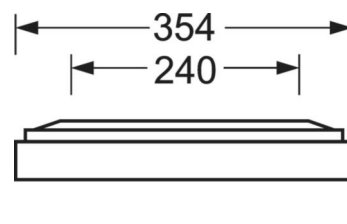

Surface-mounted luminaire - Micro-prismatic diffuser - direct distribution

Steel sheet enclosure, powder-coated rectangular cross-section, integrated Quicklock quick-mount bracket system with catch hook and safety rope for simple and quick mounting; Housing colour traffic white RAL 9016; Micro prism pane in "multilayer" technology, Light distribution direct distribution by means of Micro-prismatic diffuser of PMMA, Homogeneous light distribution; glare reduction through micro prism pane with special "multilayer" technology and optimised light deflecting foil. Suitable for VDU workstations, $65^\circ < 3000 \text{ cd/m}^2$ omnidirectional glare reduction in accordance with current DIN-EN 12464-1 standard, UGR (4H/8H) 18.7. Easy installation of the connection, directly on the top of the luminaire with a terminal cover cap; the ETM levels can easily be adjusted from the upper side of the luminaire. Electrical connection via 3-pole connection terminal with plug-in contacts. If required, an AVA-MH universal mounting aid is available as an accessory. Surface-mounted luminaire for ceiling installation;

MECHANICS

Housing colour	traffic white RAL 9016
Dimensions (LxWxH/DxH)	1548mm x 354mm x 62mm
Weight (net)	9kg
Cable entry KE (X/Y)	0mm/0mm
Type of installation	Ceiling-mounted single installation, Ceiling-mounted trunking installation, Pendulum mounting rail assembly on chain, Ceiling-mounted mounting rail installation

Dimensions

L	1548 mm	Length
B	354 mm	Width
H	62 mm	Height
A1	1300 mm	Mounting distance single mounting
A3	248 mm	Mounting distance between luminaires in a light run arrangement
A4	240 mm	Mounting distance (width)
X	0 mm	Distance cable infeed to the center of the luminaire on the X-axis
Y	0 mm	Distance cable infeed to the center of the luminaire on the Y-axis